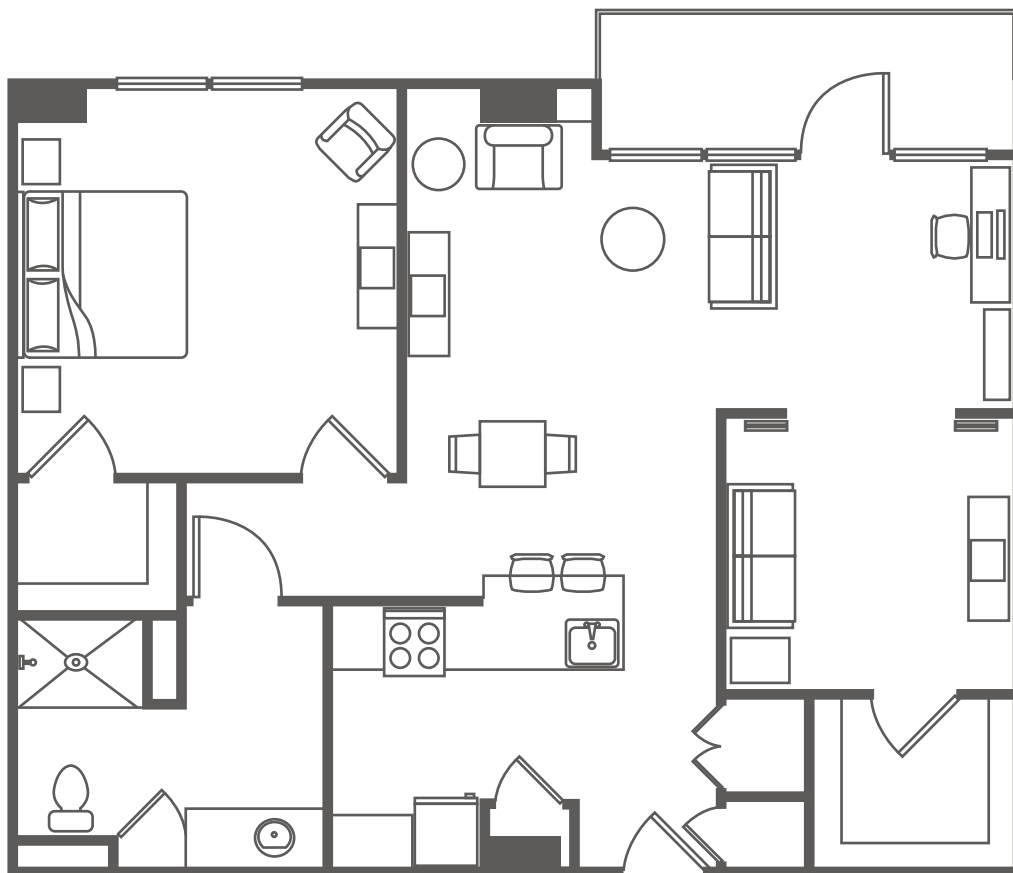

THE VILLAGE of River Oaks

1015 Shepherd Drive | Houston, TX 77019 | Telephone 713.952.7600

THE ELLA LEE

Independent Living | 1013 sq. ft.