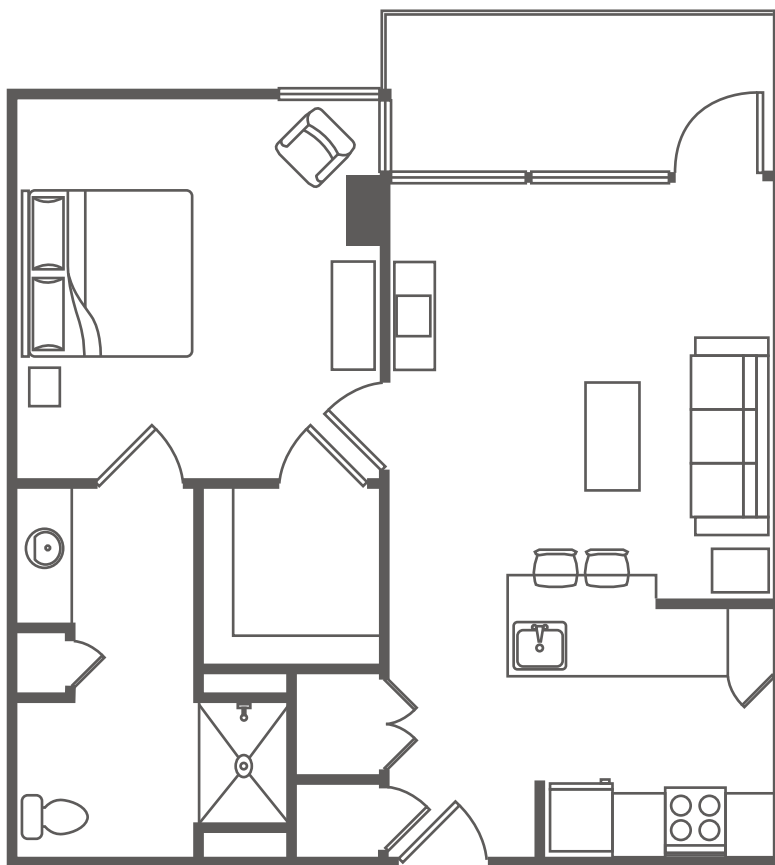

THE VILLAGE of River Oaks

1015 Shepherd Drive | Houston, TX 77019 | Telephone 713.952.7600

THE BELLMEADE

Independent Living | 648 sq. ft.

Actual floor plan layouts and square footage may vary.