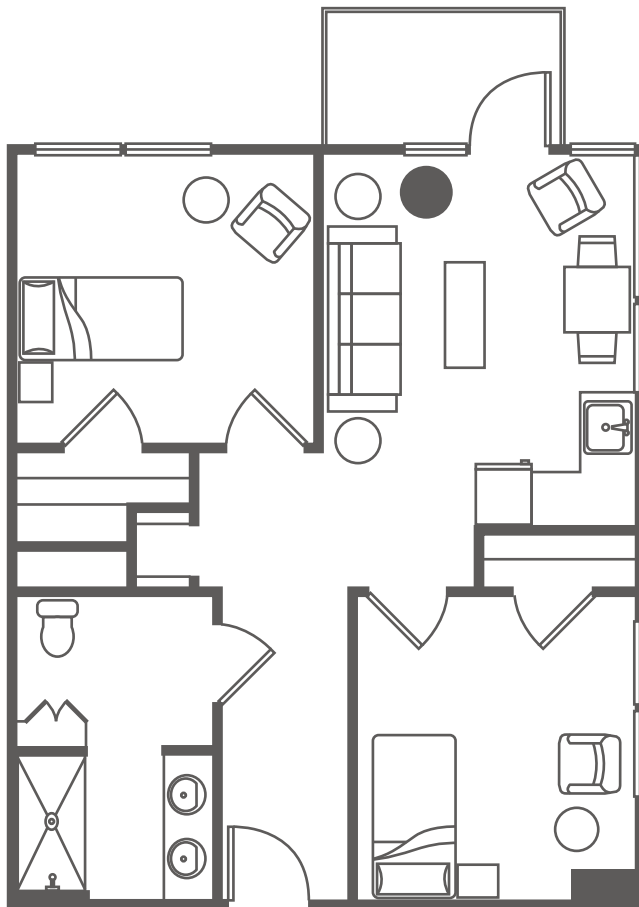

THE VILLAGE of River Oaks

1015 Shepherd Drive | Houston, TX 77019 | Telephone 713.952.7600

THE GROVELAND

Assisted Living | 793 sq. ft.

Actual floor plan layouts and square footage may vary.